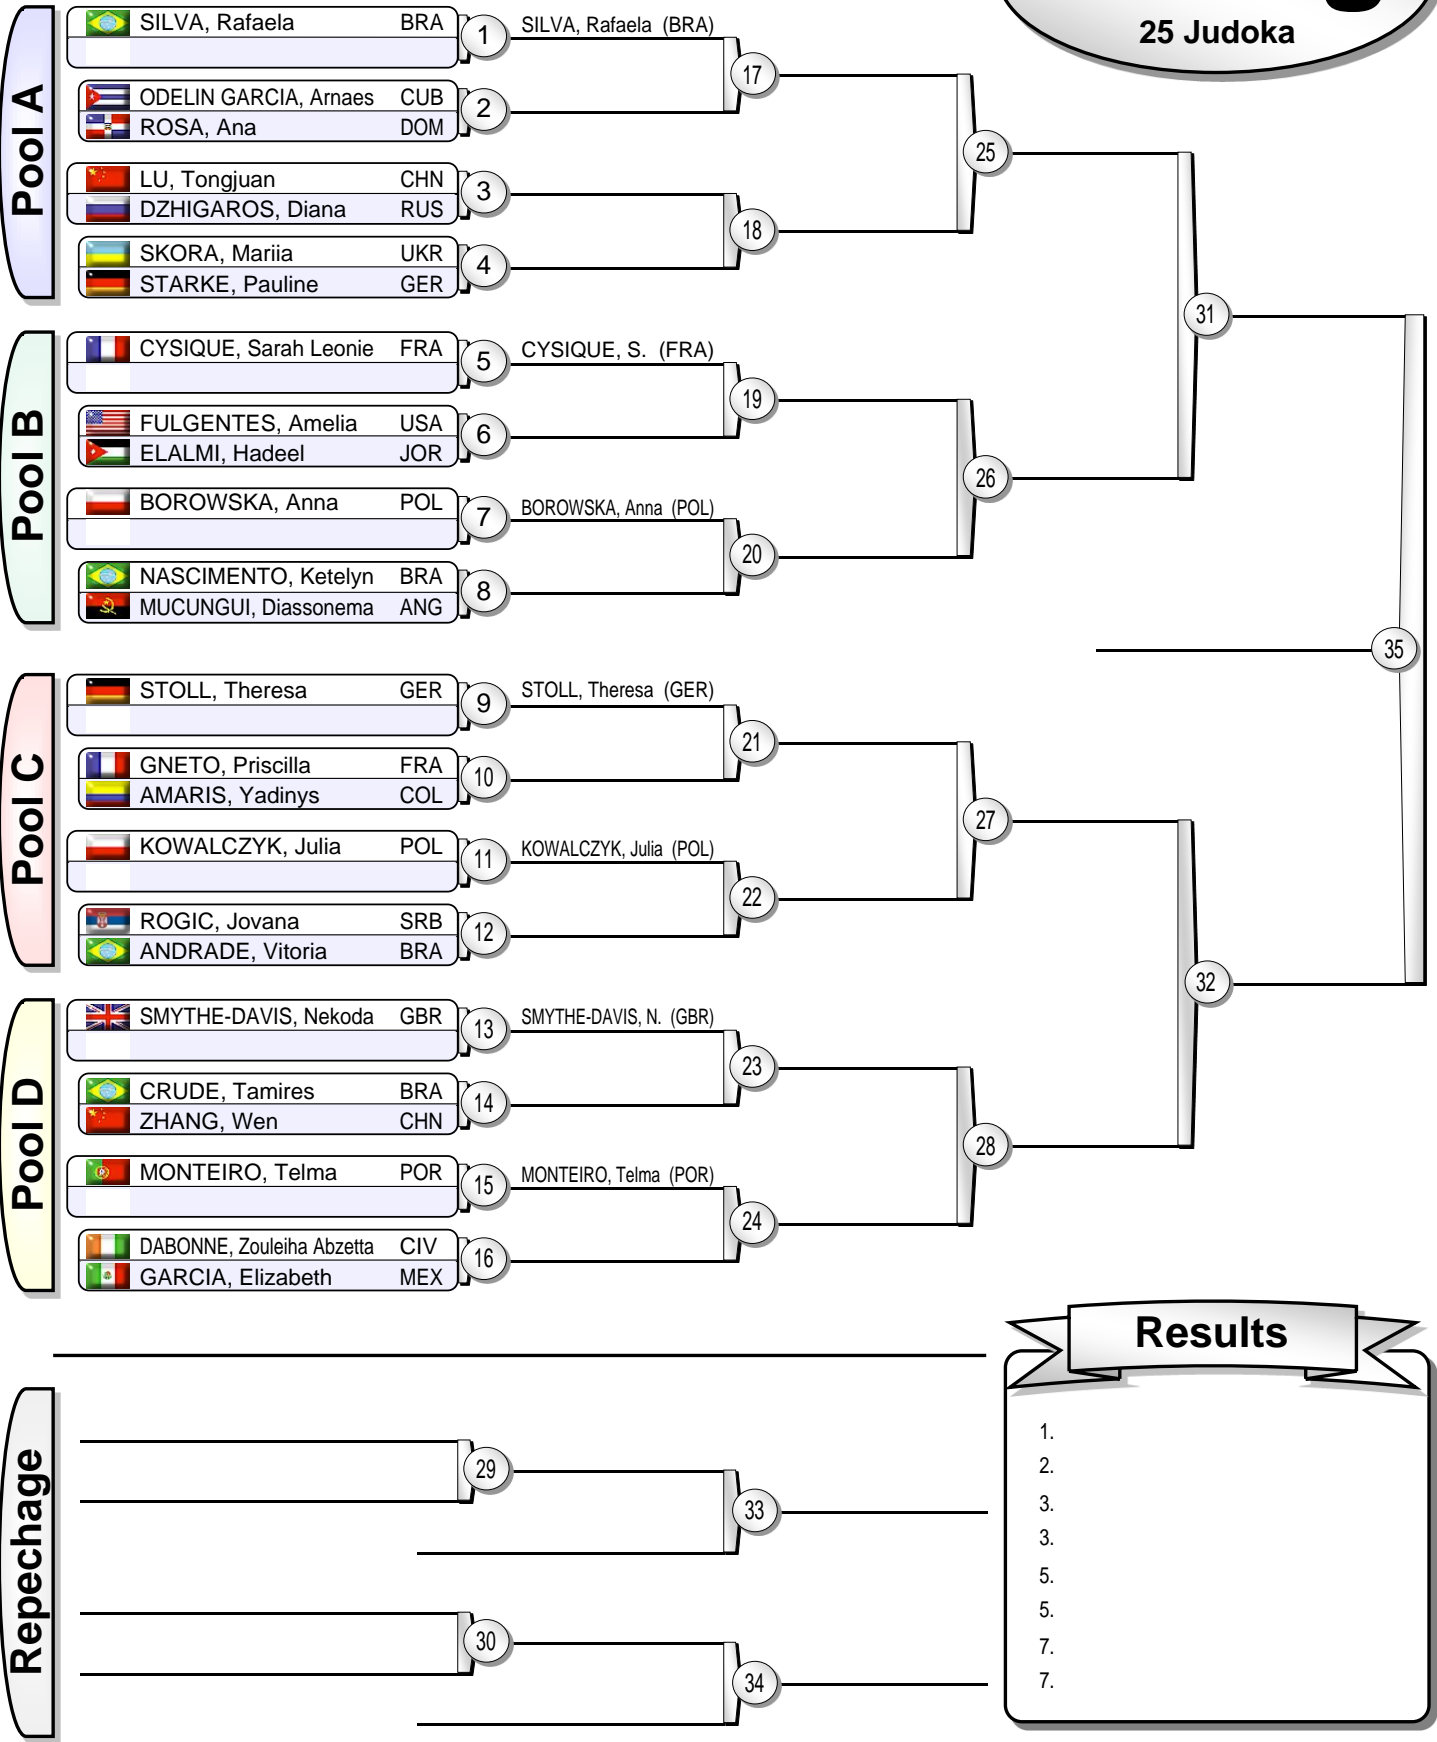

Grand-Slam Brasilia 2019

(BRA Brasilia, 6-8 October 2019)

-57 kg

25 Judoka