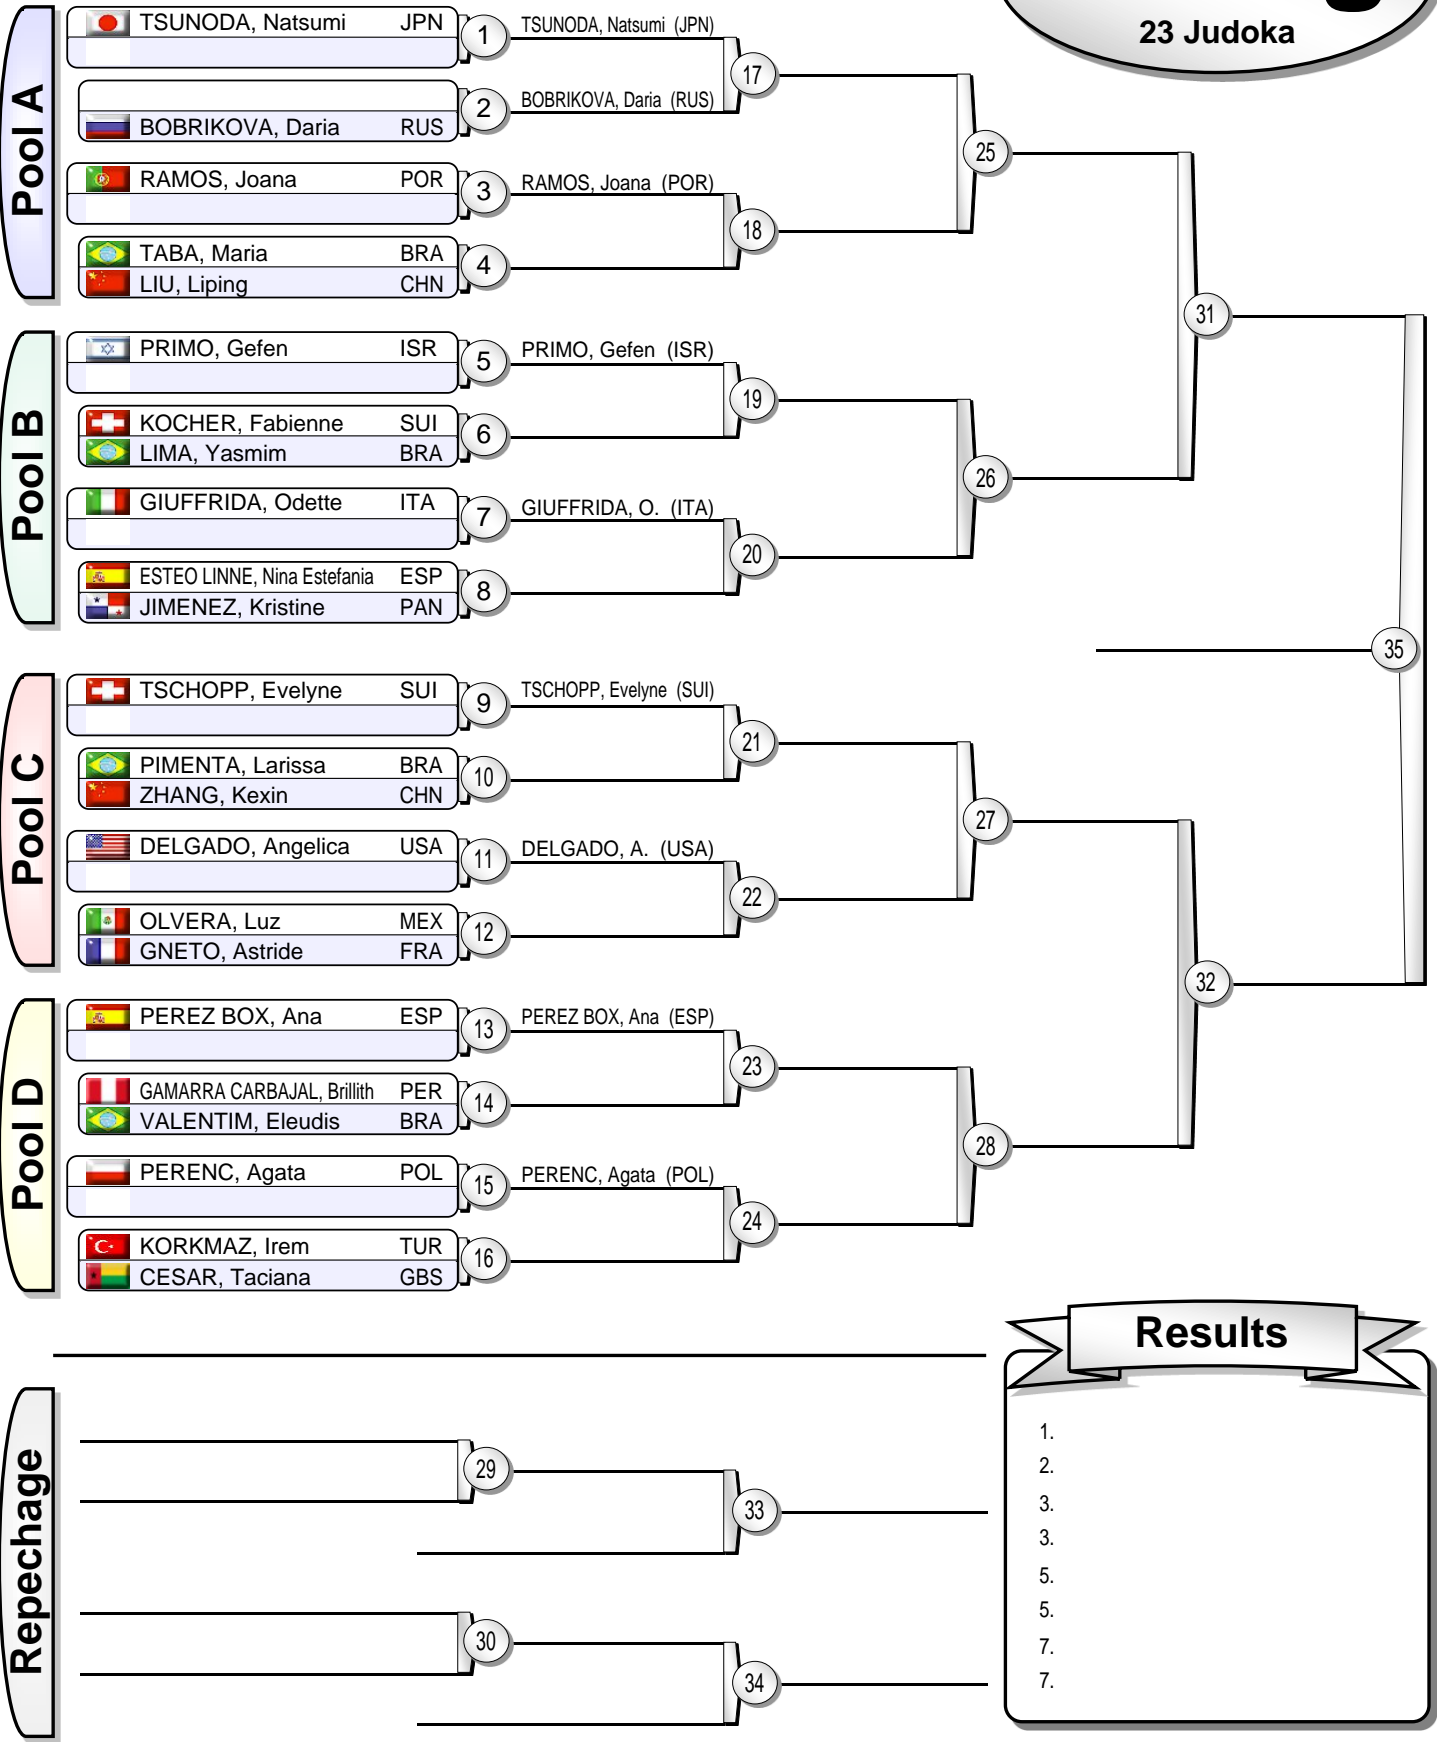

Grand-Slam Brasilia 2019

(BRA Brasilia, 6-8 October 2019)

-52 kg

23 Judoka